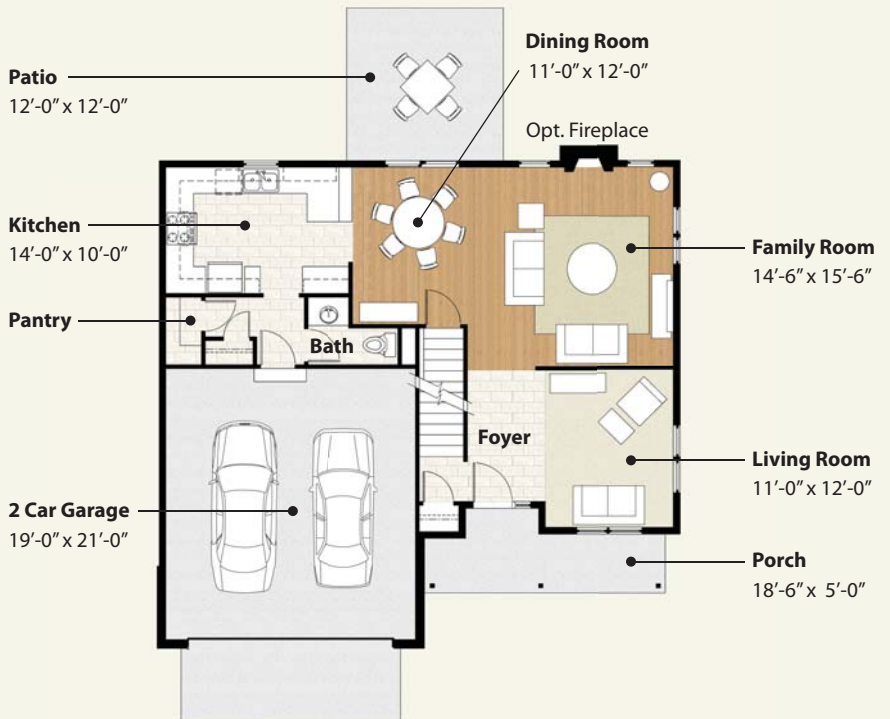

FULTON

LANDINGS

CANAL FULTON, OHIO

THE LIBERTY

2,107 Square Feet
3 Bedrooms
2½ Bathrooms

Sales Center

1801 E. 9th Street, Suite 1505

Cleveland OH 44114

sales@fultonlandings.com

(330) 806-1319

(216) 469-5432

FLOOR PLAN

ENTRANCE ELEVATION

In our continuing effort to meet the challenges of product availability and improvement we reserve the right to modify, change or vary plans, features and specifications without notice. Indicated dimensions on accompanying pages are approximate and may vary.