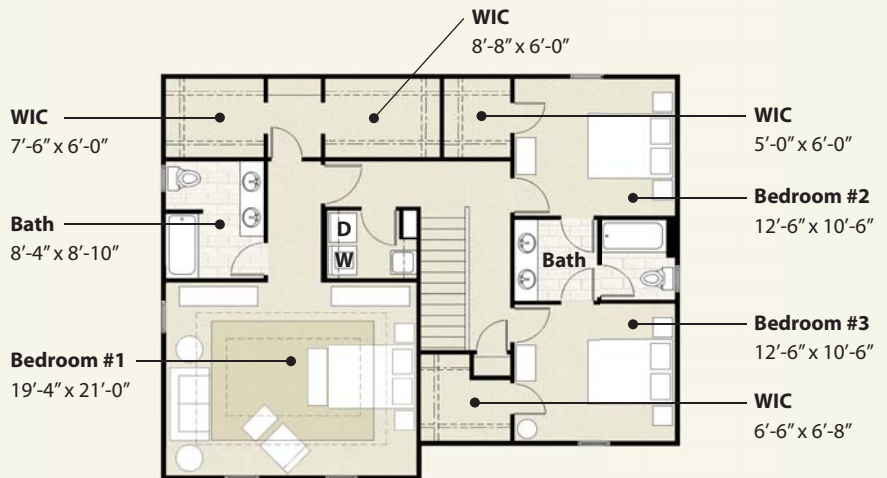

SECOND FLOOR