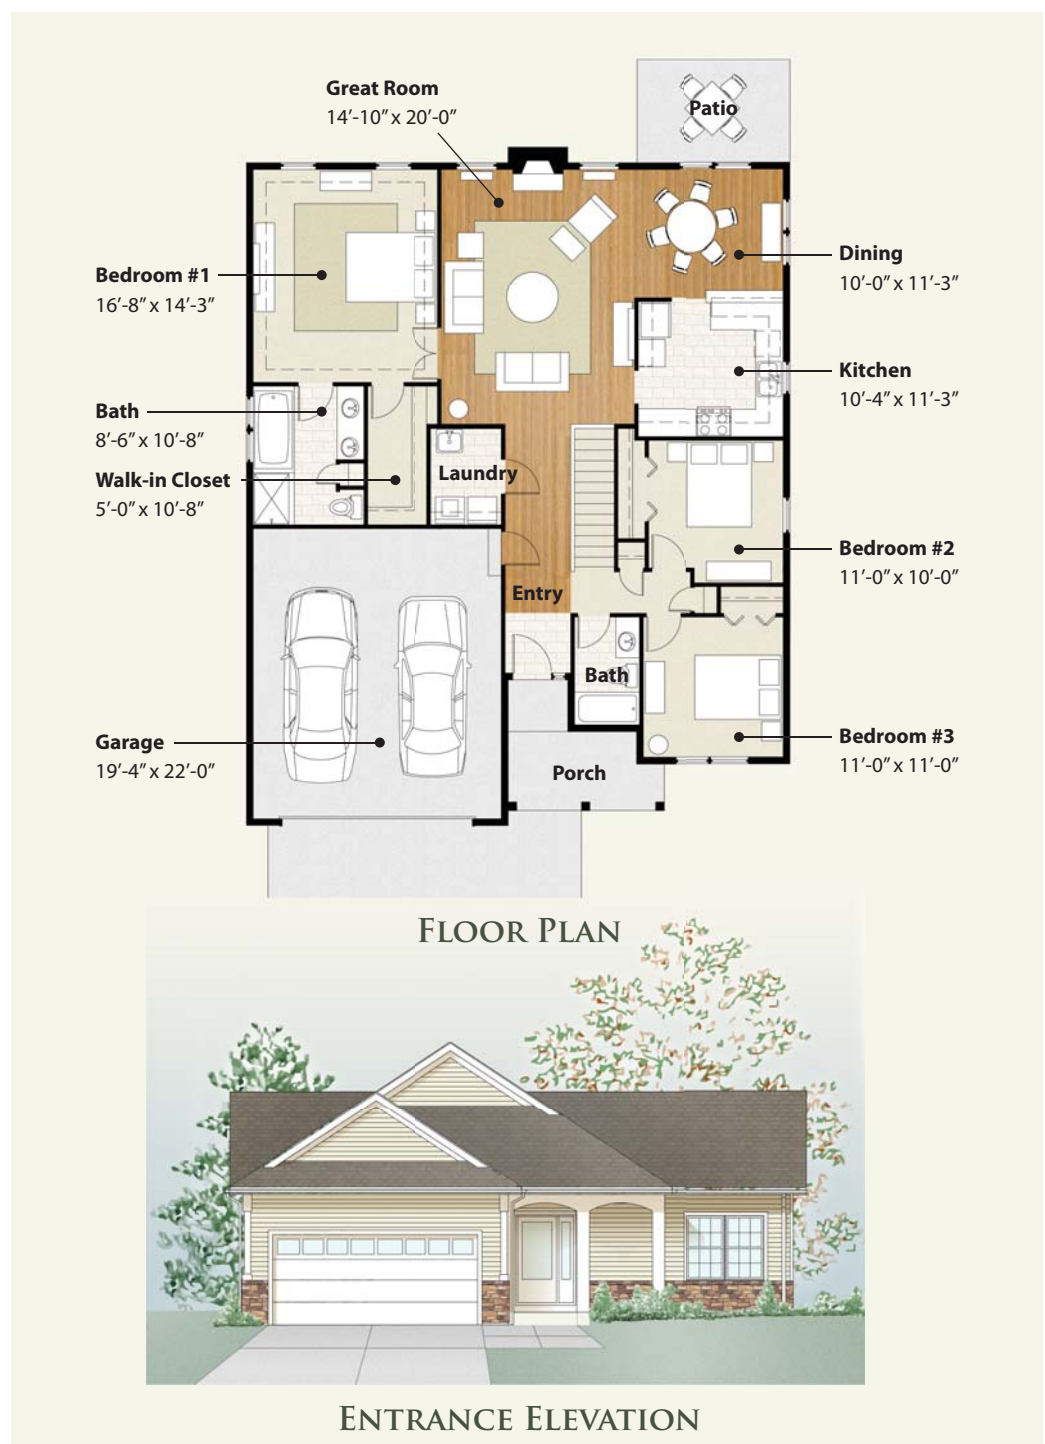

FULTON

LANDINGS

CANAL FULTON, OHIO

THE FULTON

with Basement

1,550 Square Feet
3 Bedrooms or
2 Bedrooms & Den,
2 Bathrooms

Sales Center

1801 E. 9th Street, Suite 1505

www.fultonlandings.com

THE FULTON

with Basement

1,550 Square Feet
3 Bedrooms or
2 Bedrooms & Den,
2 Bathrooms

Sales Center

1801 E. 9th Street, Suite 1505

Cleveland OH 44114

sales@fultonlandings.com